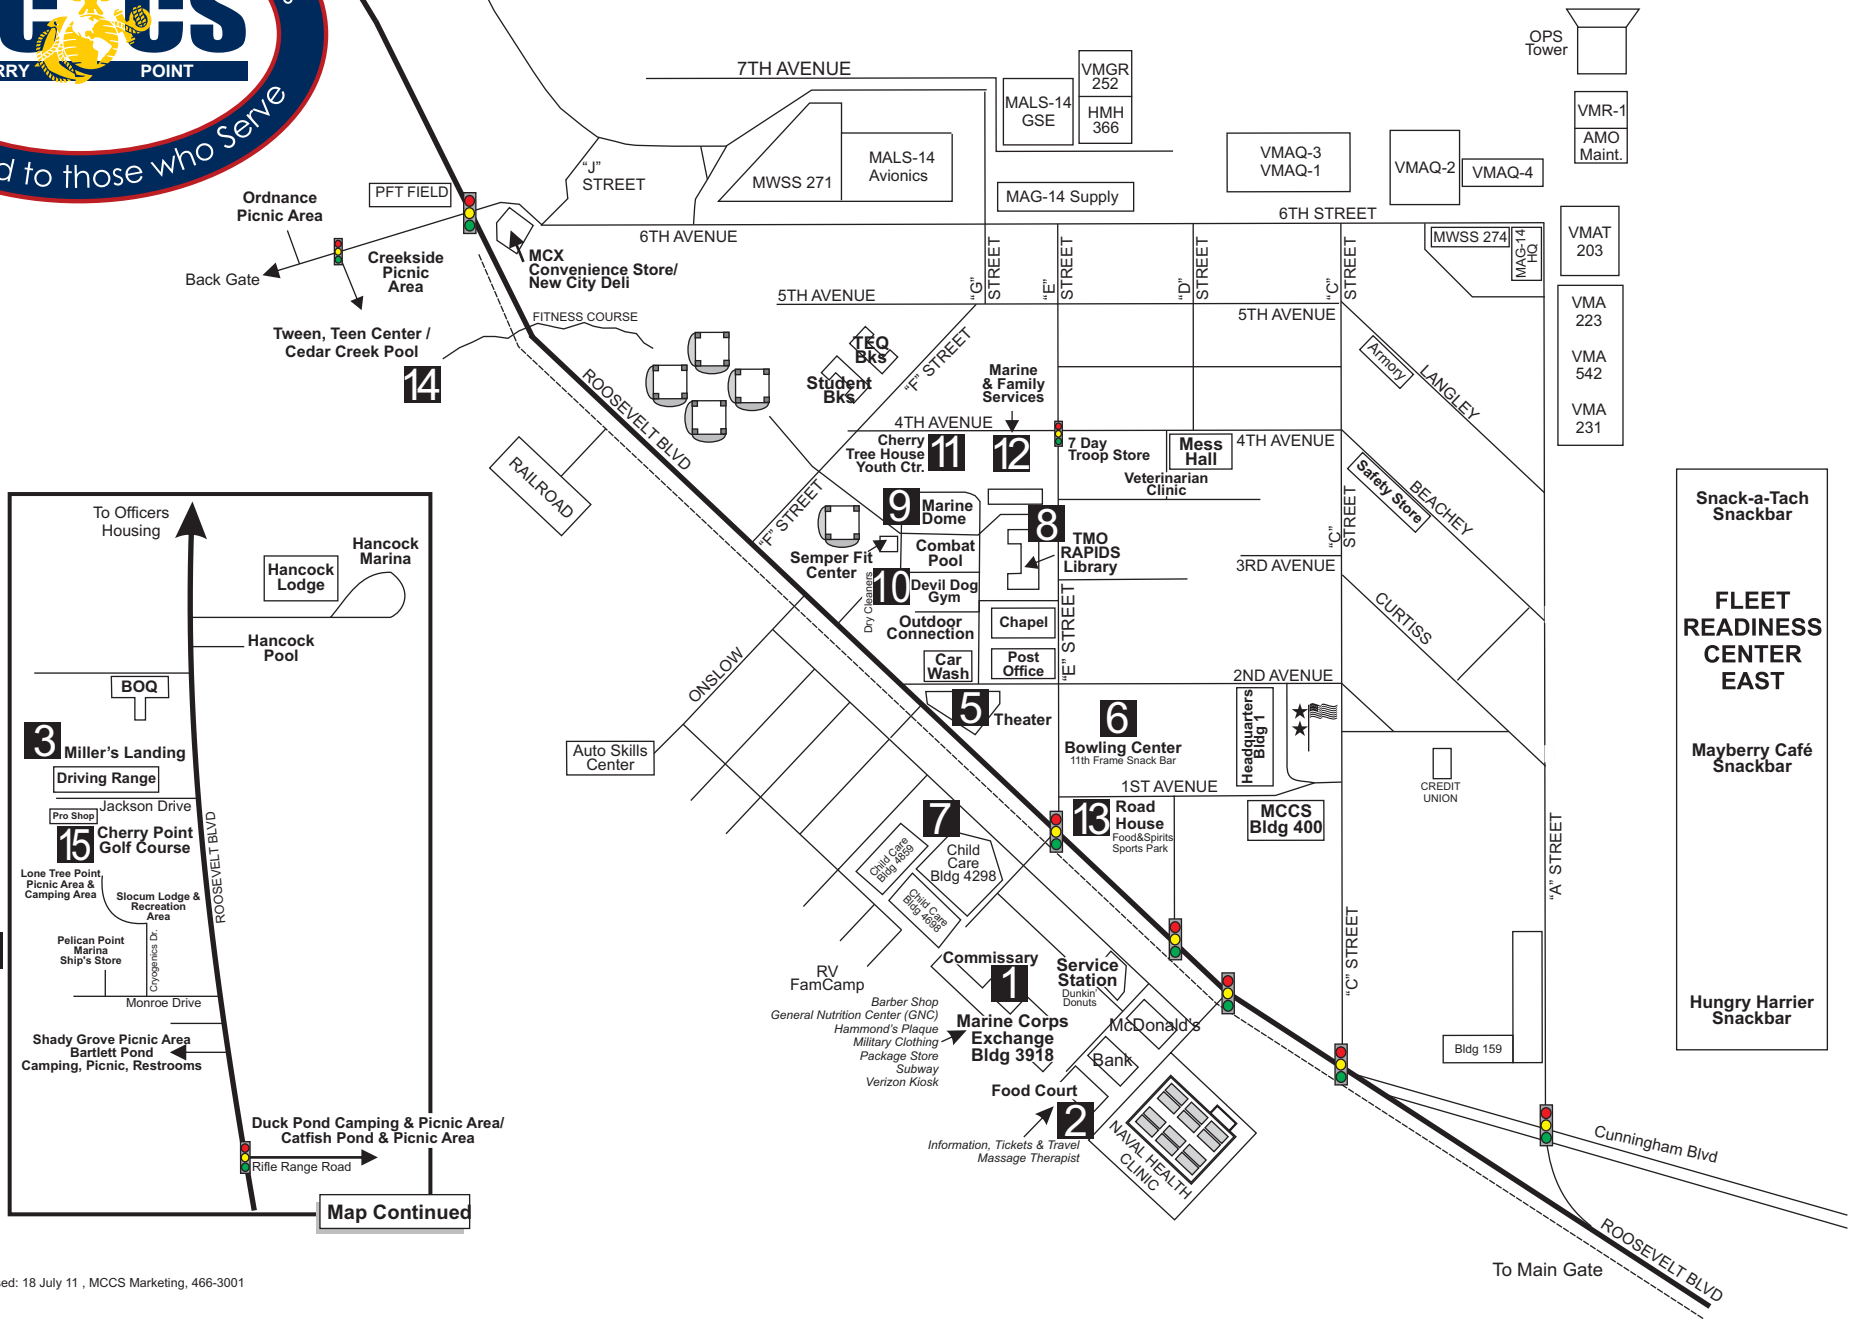

Continued in inset

HIGHLIGHTS

- | | | |
|-------------------------------|---------------------------------|------------------------------------|
| 1 Main Exchange | 6 Bowling Center | 11 Cherry Tree House |
| 2 Food Court | 7 Child Development Ctr. | 12 Marine & Family Services |
| 3 Miller's Landing | 8 Station Library | 13 RoadHouse |
| 4 Pelican Point Marina | 9 Marine Dome | 14 Tween, Teen Center |
| 5 Station Theater | 10 Devil Dog Gym | 15 Golf Course |

- Snack-a-Tach Snackbar
- FLEET READINESS CENTER EAST
- Maybeberry Café Snackbar
- Hungry Harrier Snackbar