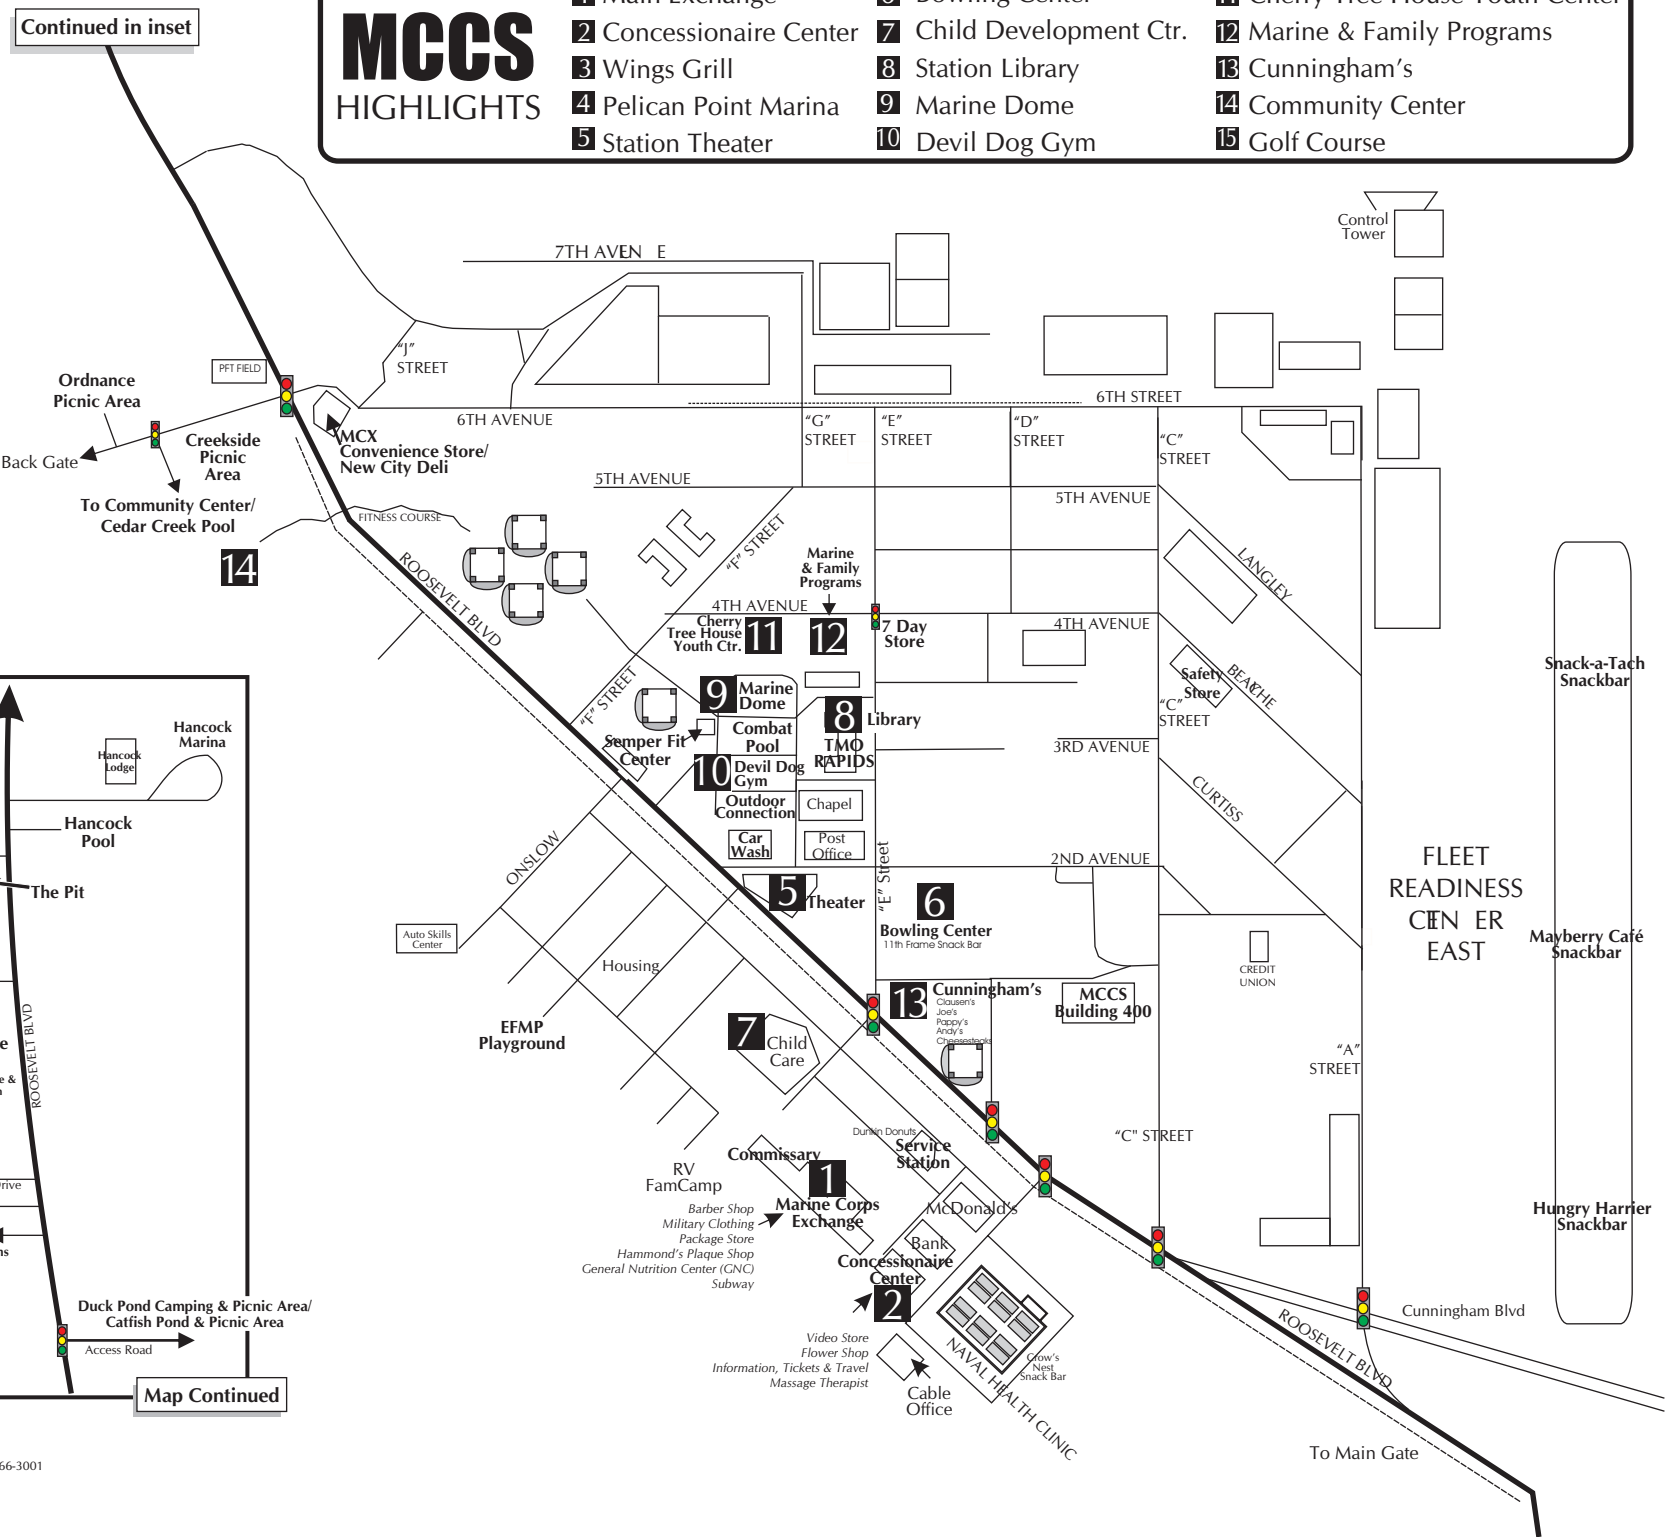

- MCCS HIGHLIGHTS**
- | | | |
|--------------------------------|---------------------------------|--|
| 1 Main Exchange | 6 Bowling Center | 11 Cherry Tree House Youth Center |
| 2 Concessionaire Center | 7 Child Development Ctr. | 12 Marine & Family Programs |
| 3 Wings Grill | 8 Station Library | 13 Cunningham's |
| 4 Pelican Point Marina | 9 Marine Dome | 14 Community Center |
| 5 Station Theater | 10 Devil Dog Gym | 15 Golf Course |

Continued in inset